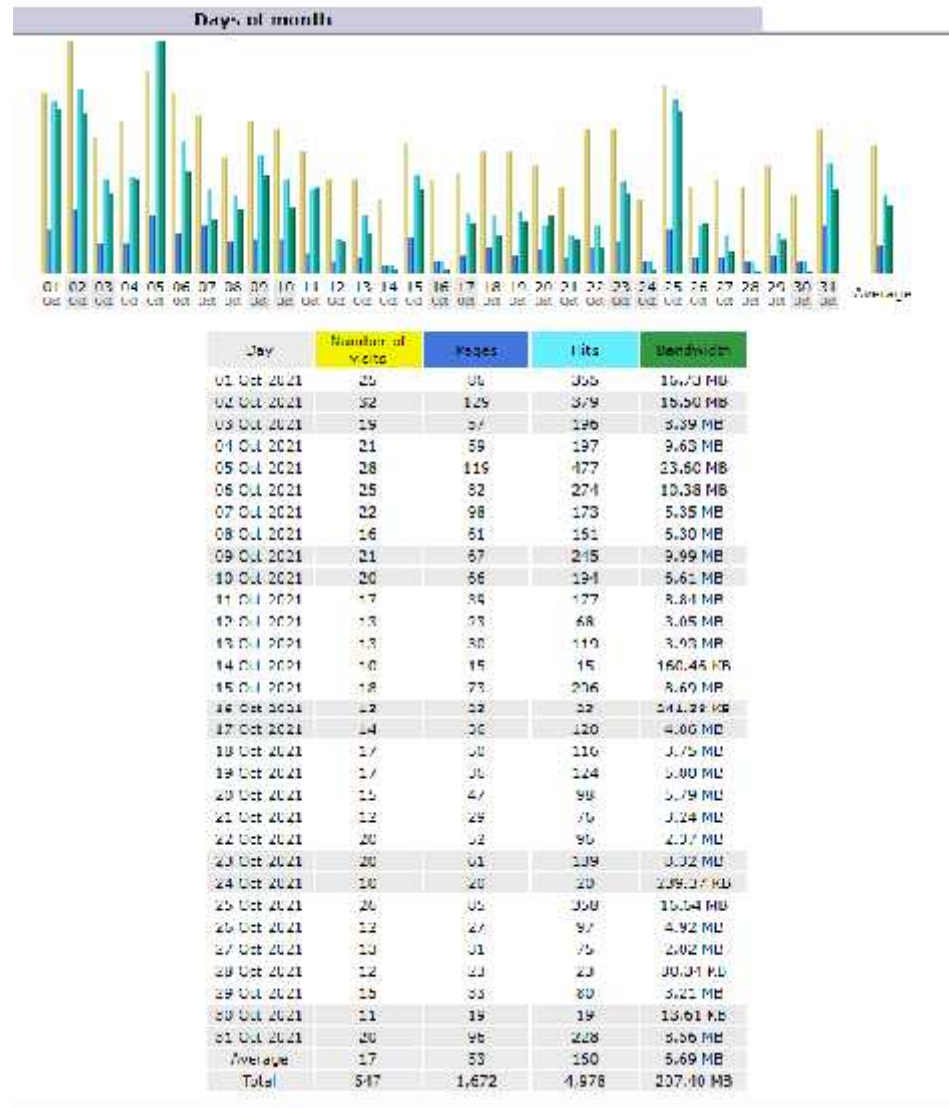

Library Website Usage 4th October 2021