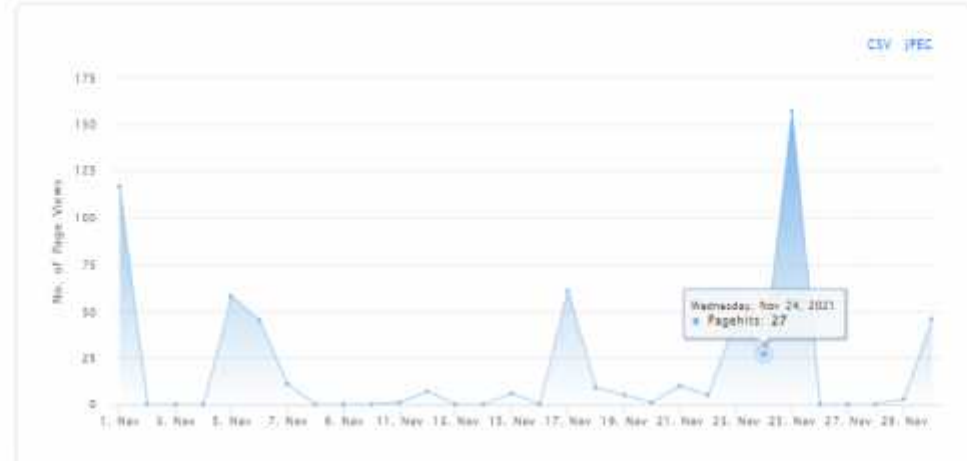

Unique Users Times Login Page Views

No. of Page Views

Daily Page Views

Detailed Usage Statistics

Export Search

Times