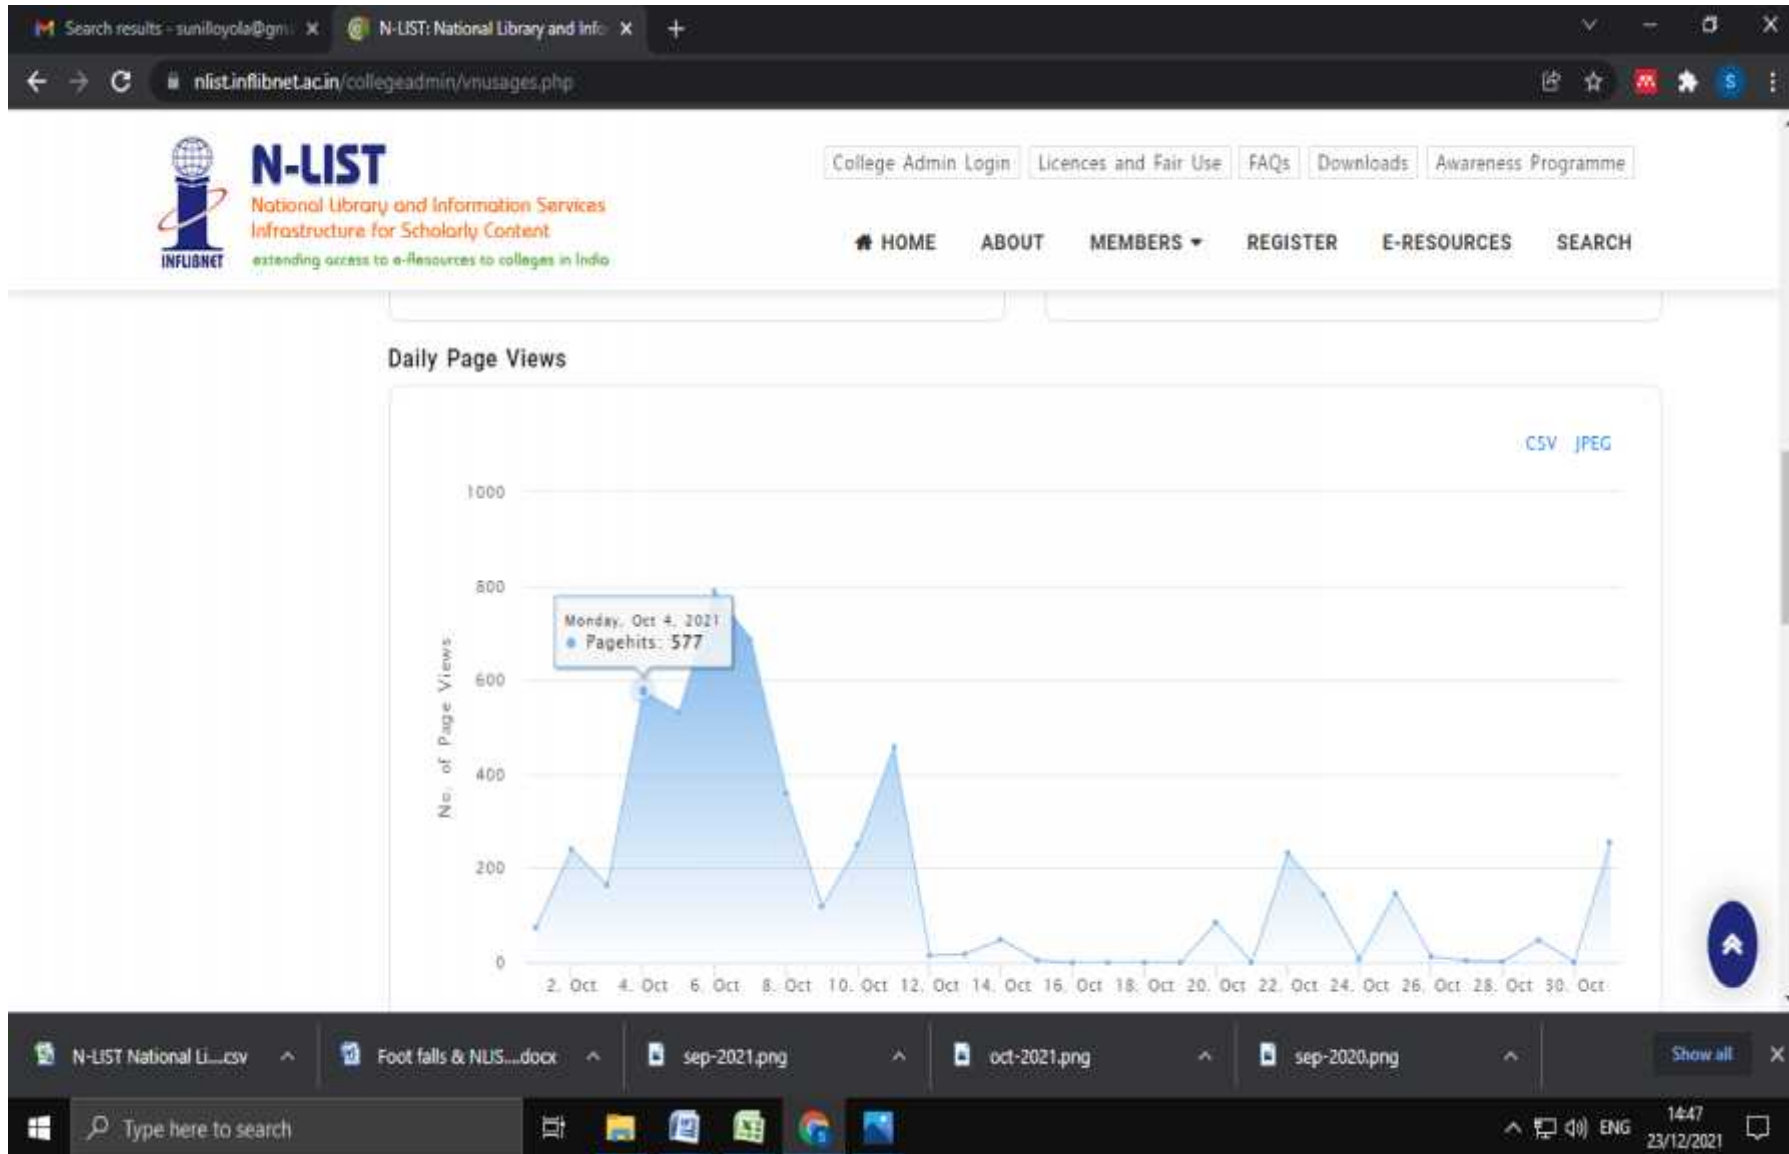

N-LIST Logins October 2021