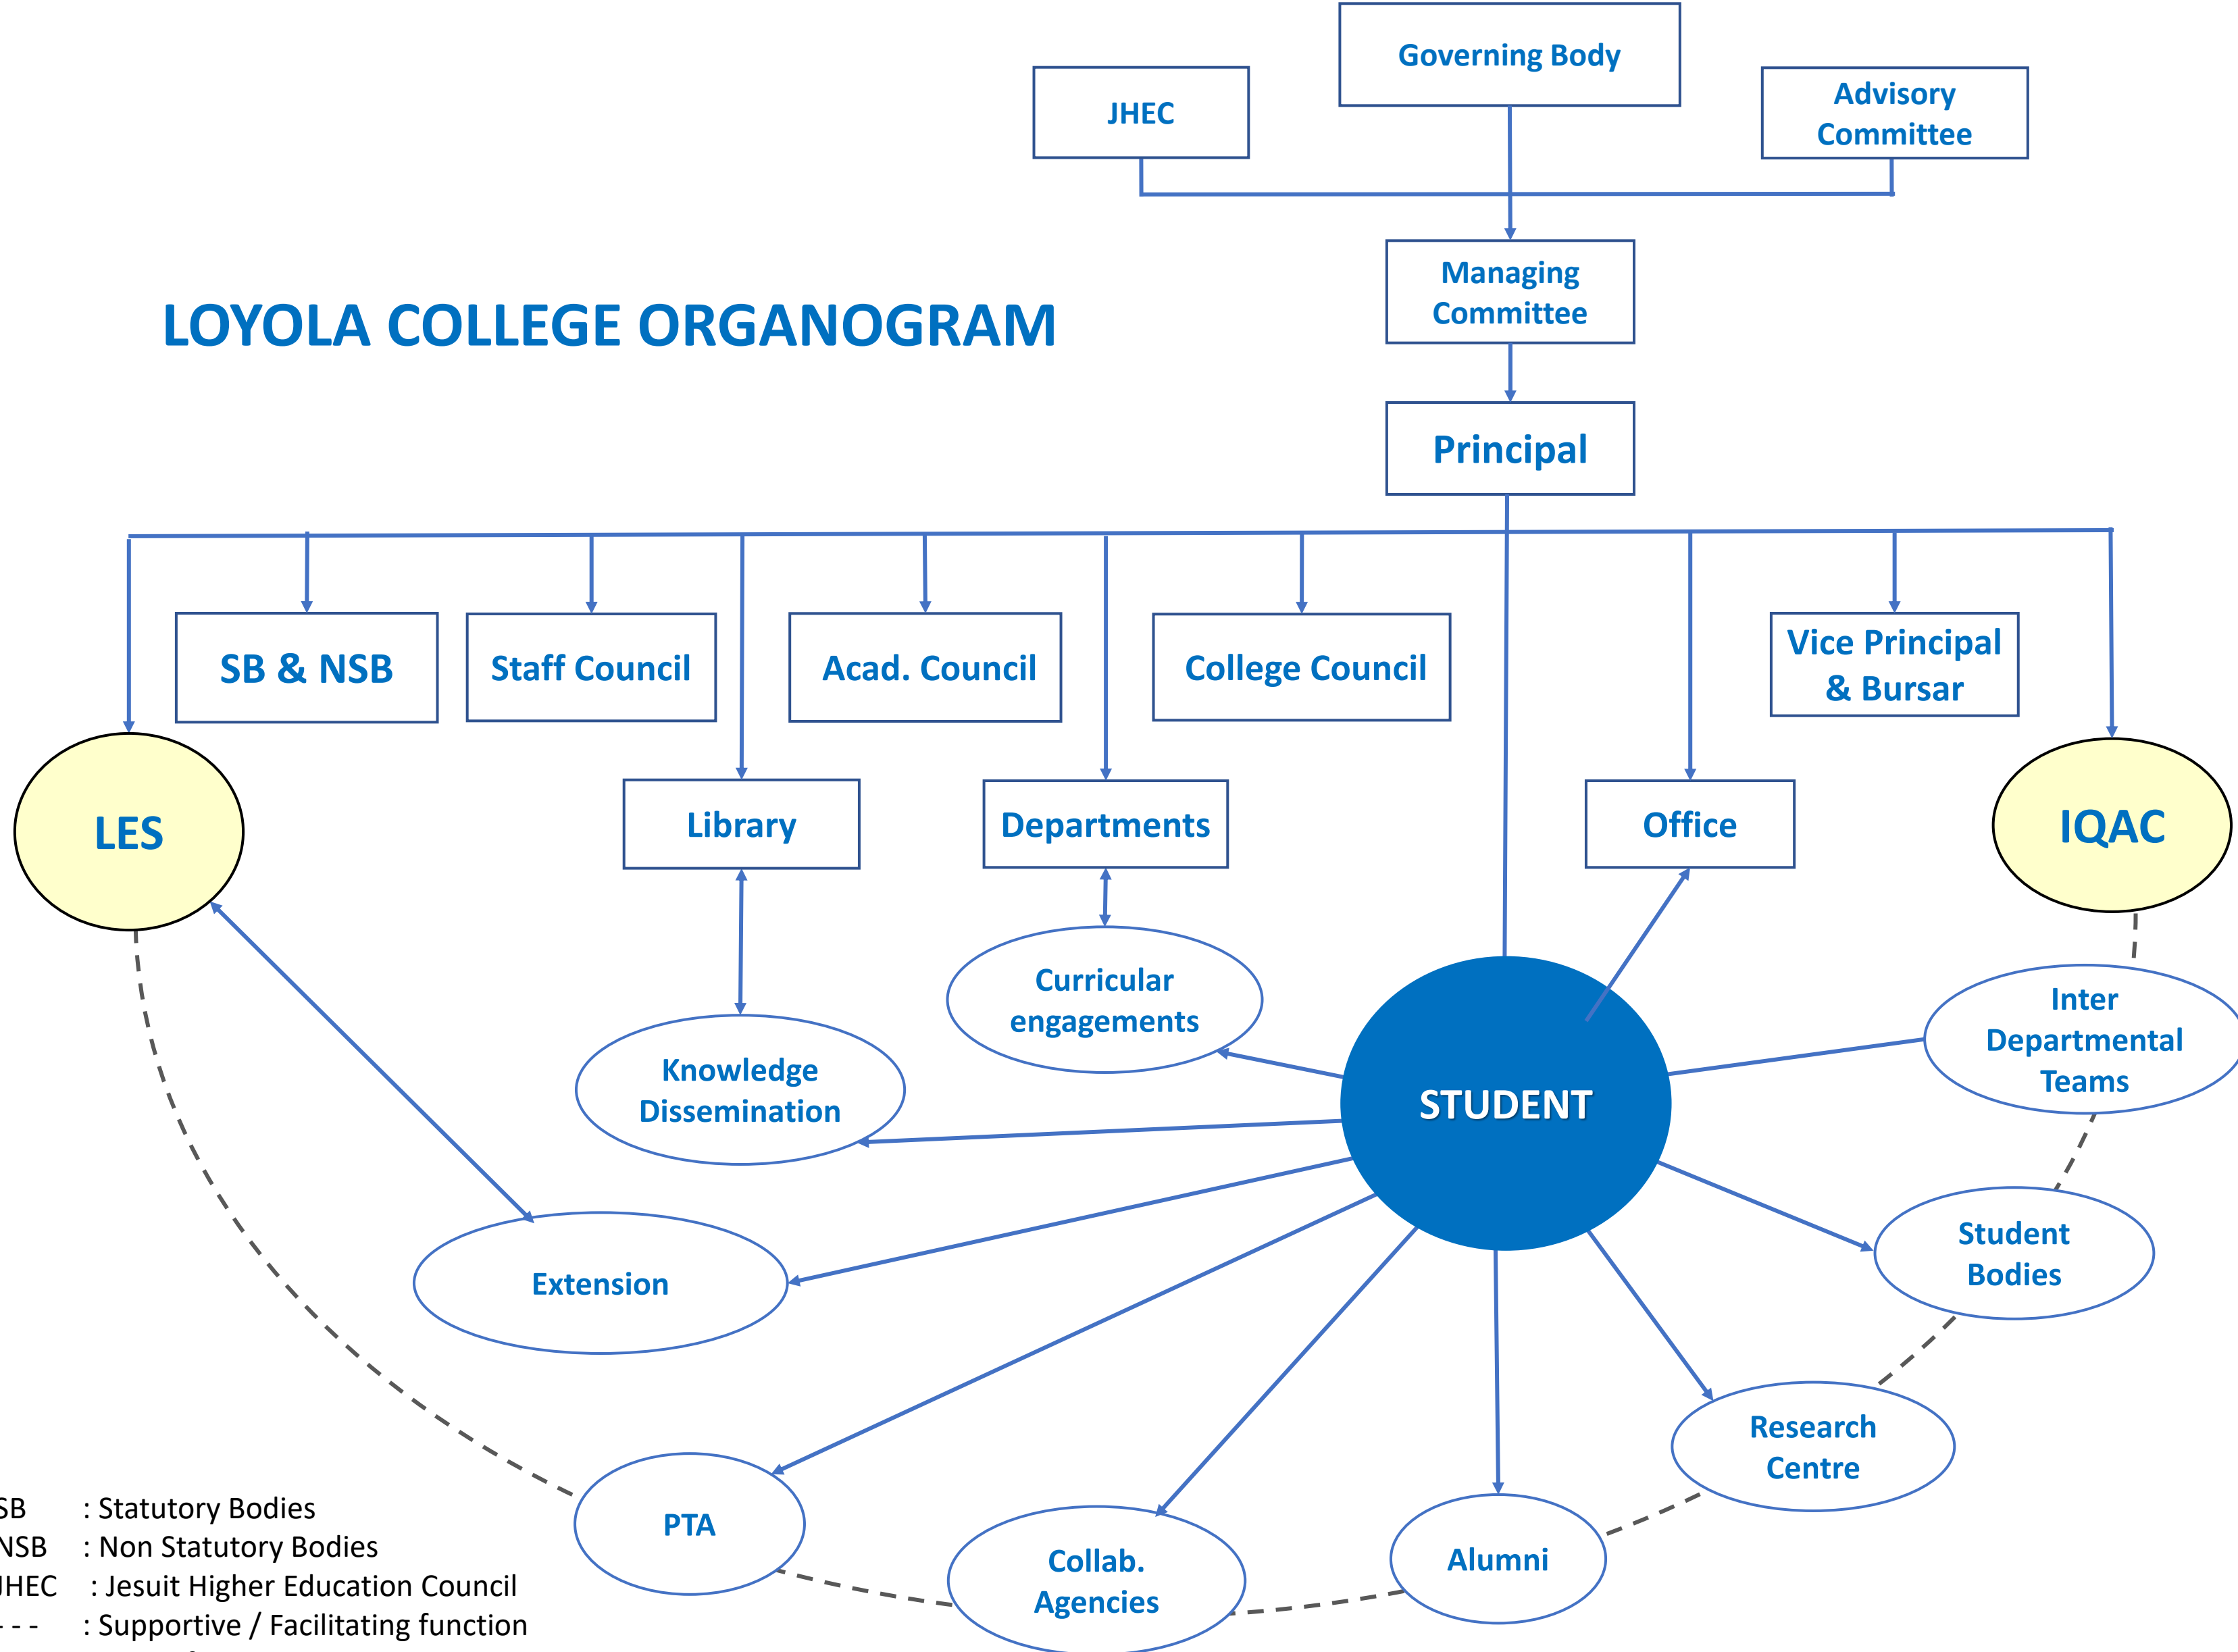

# LOYOLA COLLEGE ORGANOGRAM

SB : Statutory Bodies  
 NSB : Non Statutory Bodies  
 JHEC : Jesuit Higher Education Council  
 - - - : Supportive / Facilitating function  
 — : Direct function